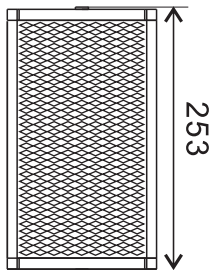

# SK-411

1x4" Outdoor Column Speaker, 100v Line, 5/10W

## SPECIFICATIONS

Frequency Response	100Hz-20KHz		
Sensitivity	88±3dB		
Rated Power	10W		
Power Taps	5W/10W		
Line input	100V		
Dimension(mm)	253*152*100		
<b>Physical Specification</b>			
Material	Aluminium( white ral 9016)		
Grill	Aluminium( white ral 9016)		
Component	4" Full Range Speaker		
Finished Colour	White ral 9016		
Unit Weight	1.8Kg		
Gross Weight	4.0Kg/2PCS		
Packing Dimension(cm)	34*29*13		
<b>Speaker Specification</b>			
Voice Coil Size	Φ0.12*2Layer		
DC Impedance	7.2Ω		
Former	Kapton		
Magnet	Ferrite(197g)Φ70*Φ32*10(Y30)		
Basket	Iron		
Cone Material	Paper Coat		
Spider	Cloth		
Dust cap	Mylar		
Net Weight	400g		

# SK-411

1x4" Outdoor Column Speaker, 100v Line, 5/10W

Horizontal

Vertical