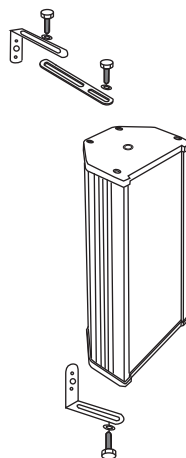

# SK-411

1x4" Outdoor Column Speaker, 100v Line, 5/10W

## SPECIFICATIONS

Frequency Response	100Hz-20KHz		
Sensitivity	88±3dB		
Rated Power	10W		
Power Taps	5W/10W		
Line input	100V		
Dimension(mm)	253*152*100		
<b>Physical Specification</b>			
Material	Aluminium( white ral 9016)		
Grill	Aluminium( white ral 9016)		
Component	4" Full Range Speaker		
Finished Colour	White ral 9016		
Unit Weight	1.8Kg		
Gross Weight	4.0Kg/2PCS		
Packing Dimension(cm)	34*29*13		
<b>Speaker Specification</b>			
Voice Coil Size	Φ0.12*2Layer		
DC Impedance	7.2Ω		
Former	Kapton		
Magnet	Ferrite(197g)Φ70*Φ32*10(Y30)		
Basket	Iron		
Cone Material	Paper Coat		
Spider	Cloth		
Dust cap	Mylar		
Net Weight	400g		

# SK-411

1x4" Outdoor Column Speaker, 100v Line, 5/10W

Horizontal

Vertical