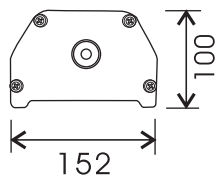

# SK-411

1x4" Outdoor Column Speaker, 100v Line, 5/10W

## SPECIFICATIONS

Frequency Response	100Hz-20KHz		
Sensitivity	88±3dB		
Rated Power	10W		
Power Taps	5W/10W		
Line input	100V		
Dimension(mm)	253*152*100		
<b>Physical Specification</b>			
Material	Aluminium( white ral 9016)		
Grill	Aluminium( white ral 9016)		
Component	4" Full Range Speaker		
Finished Colour	White ral 9016		
Unit Weight	1.8Kg		
Gross Weight	4.0Kg/2PCS		
Packing Dimension(cm)	34*29*13		
<b>Speaker Specification</b>			
Voice Coil Size	Φ0.12*2Layer		
DC Impedance	7.2Ω		
Former	Kapton		
Magnet	Ferrite(197g)Φ70*Φ32*10(Y30)		
Basket	Iron		
Cone Material	Paper Coat		
Spider	Cloth		
Dust cap	Mylar		
Net Weight	400g		

# SK-411

1x4" Outdoor Column Speaker, 100v Line, 5/10W

Horizontal

Vertical