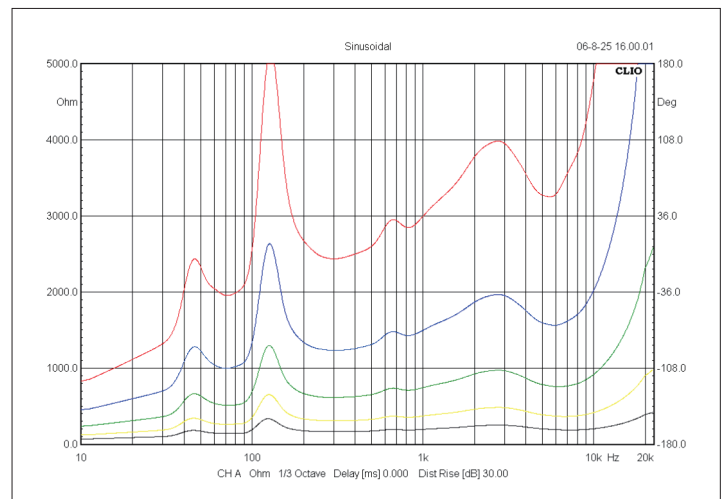

# SK-61S W

6" White Moulded Wall mount Speaker, 100v Line, 5/10/20/40W With Bracket

General Specification	
Type	SK-61S
Frequency Response	70Hz-20KHz
SPL	101dB at 100V 20W
Sensitivity	88±3dB
Rated power	40W
Power Taps	5W/10W/20W/40W&8Ω
Line input	70V/100V
Dimension(mm)	215*190*284
Physical Specification	
Material	HIPS
Grill	Powder Coated Iron Mesh
Component(L.Speaker)	6" PP Woofer
Component(H.Speaker)	1" Silk
Finished Colour	White
Unit Weight	3.34Kg
Gross Weight	15.4Kg/4PCS
Packing Dimension(cm)	45*43*36
Woofer Speaker Specification	
Voice Coil Size	ASV 25.9 * Φ0. 18*2T
DC Impedance	7.2Ω
Former	Asv
Magnet	Ferrite(400g) Φ 90* Φ 32*15(Y30)
Basket	Iron
Cone Material	PP
Spider	Cloth
Dust cap	PP
Net Weight	1Kg