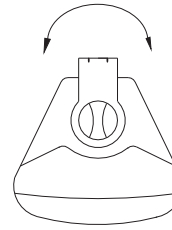

# SK-61S W

6" White Moulded Wall mount Speaker, 100v Line, 5/10/20/40W With Bracket

General Specification	
Type	SK-61S
Frequency Response	70Hz-20KHz
SPL	101dB at 100V 20W
Sensitivity	88±3dB
Rated power	40W
Power Taps	5W/10W/20W/40W&8Ω
Line input	70V/100V
Dimension(mm)	215*190*284
Physical Specification	
Material	HIPS
Grill	Powder Coated Iron Mesh
Component(L.Speaker)	6" PP Woofer
Component(H.Speaker)	1" Silk
Finished Colour	White
Unit Weight	3.34Kg
Gross Weight	15.4Kg/4PCS
Packing Dimension(cm)	45*43*36
Woofer Speaker Specification	
Voice Coil Size	ASV 25.9 * Φ0. 18*2T
DC Impedance	7.2Ω
Former	Asv
Magnet	Ferrite(400g) Φ 90* Φ 32*15(Y30)
Basket	Iron
Cone Material	PP
Spider	Cloth
Dust cap	PP
Net Weight	1Kg