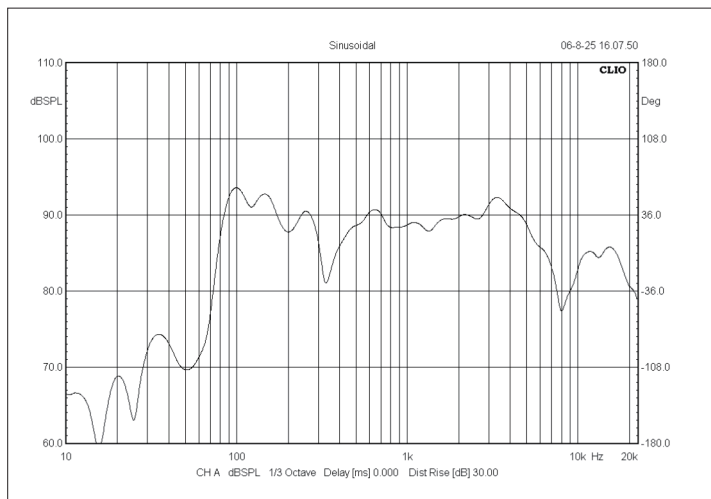

# SK-61S W

6" White Moulded Wall mount Speaker, 100v Line, 5/10/20/40W With Bracket

General Specification	
Type	SK-61S
Frequency Response	70Hz-20KHz
SPL	101dB at 100V 20W
Sensitivity	88±3dB
Rated power	40W
Power Taps	5W/10W/20W/40W&8Ω
Line input	70V/100V
Dimension(mm)	215*190*284
Physical Specification	
Material	HIPS
Grill	Powder Coated Iron Mesh
Component(L.Speaker)	6" PP Woofer
Component(H.Speaker)	1" Silk
Finished Colour	White
Unit Weight	3.34Kg
Gross Weight	15.4Kg/4PCS
Packing Dimension(cm)	45*43*36
Woofer Speaker Specification	
Voice Coil Size	ASV 25.9 * Φ0. 18*2T
DC Impedance	7.2Ω
Former	Asv
Magnet	Ferrite(400g) Φ 90* Φ 32*15(Y30)
Basket	Iron
Cone Material	PP
Spider	Cloth
Dust cap	PP
Net Weight	1Kg

# Horizontal: