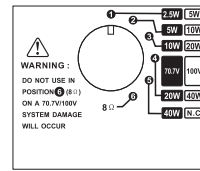

# SK-61S W

6" White Moulded Wall mount Speaker, 100v Line, 5/10/20/40W With Bracket

General Specification	
Type	SK-61S
Frequency Response	70Hz-20KHz
SPL	101dB at 100V 20W
Sensitivity	88±3dB
Rated power	40W
Power Taps	5W/10W/20W/40W&8Ω
Line input	70V/100V
Dimension(mm)	215*190*284
Physical Specification	
Material	HIPS
Grill	Powder Coated Iron Mesh
Component(L.Speaker)	6" PP Woofer
Component(H.Speaker)	1" Silk
Finished Colour	White
Unit Weight	3.34Kg
Gross Weight	15.4Kg/4PCS
Packing Dimension(cm)	45*43*36
Woofer Speaker Specification	
Voice Coil Size	ASV 25.9 * Φ0. 18*2T
DC Impedance	7.2Ω
Former	Asv
Magnet	Ferrite(400g) Φ 90* Φ 32*15(Y30)
Basket	Iron
Cone Material	PP
Spider	Cloth
Dust cap	PP
Net Weight	1Kg