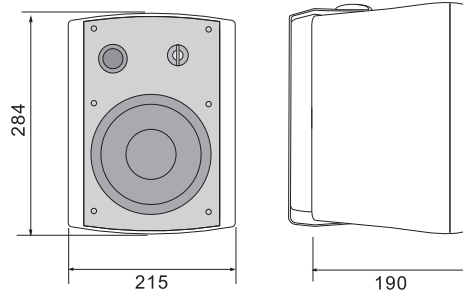

# SK-61S W

6" White Moulded Wall mount Speaker, 100v Line, 5/10/20/40W With Bracket

General Specification	
Type	SK-61S
Frequency Response	70Hz-20KHz
SPL	101dB at 100V 20W
Sensitivity	88±3dB
Rated power	40W
Power Taps	5W/10W/20W/40W&8Ω
Line input	70V/100V
Dimension(mm)	215*190*284
Physical Specification	
Material	HIPS
Grill	Powder Coated Iron Mesh
Component(L.Speaker)	6" PP Woofer
Component(H.Speaker)	1" Silk
Finished Colour	White
Unit Weight	3.34Kg
Gross Weight	15.4Kg/4PCS
Packing Dimension(cm)	45*43*36
Woofer Speaker Specification	
Voice Coil Size	ASV 25.9 * Φ0. 18*2T
DC Impedance	7.2Ω
Former	Asv
Magnet	Ferrite(400g) Φ 90* Φ 32*15(Y30)
Basket	Iron
Cone Material	PP
Spider	Cloth
Dust cap	PP
Net Weight	1Kg

# Horizontal: