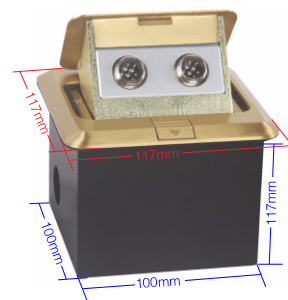

## Features:

- \* Using aluminum alloy material, unique appearance design.
- \* Rust proofing.
- \* Beautiful and practical.
- \* one input three outputs.
- \* Adopting 100m network transmission, can realize hand in hand cascade.

Hole Size:102×102×80mm

— Panel Size  
 — Embedding dimension