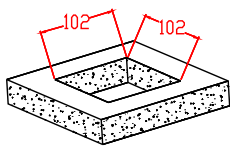

## Features:

- \* Using aluminum alloy material, unique appearance design.
- \* Rust proofing.
- \* Beautiful and practical.
- \* one input three outputs.
- \* Adopting 100m network transmission, can realize hand in hand cascade.

Hole Size:102×102×80mm

— Panel Size  
 — Embedding dimension